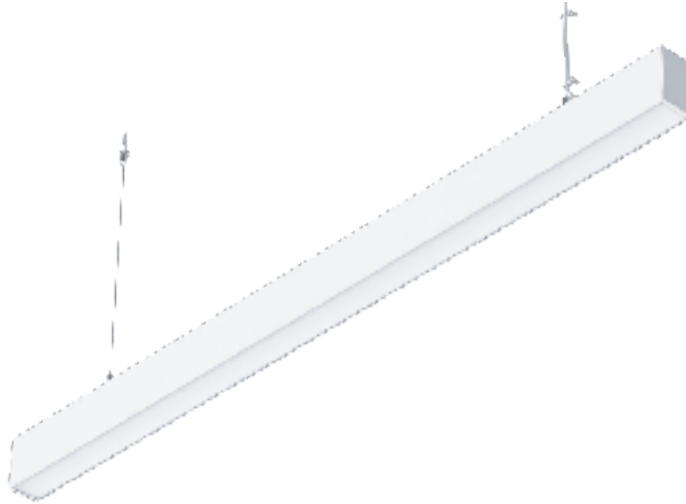

Artume

18W	1530 Lm / 1620 Lm / 1660 Lm			
36W	3060 Lm / 3240 Lm / 3312 Lm			
45W	3825 Lm / 4050 Lm / 4140 Lm			

Scope of application

Office / Medical / Reception rooms /
Conference halls

Description

This type of linear LED luminaire is particularly designed for creative designers and architects with personal style.

The linear LED luminaire is made of different sizes of easy-mounting, premium aluminium profile.

Three mounting types are available: ceiling / wall mounting, pendant mounting and flush-mounting.

Customized sizes are available to satisfy the requirements of different scopes and events.

Advantages

Extruded aluminium fitting with PC lenses, simple and modern design, without screws.

Uniform and pleasant lighting, without any dark area.

Three colours are available for the lamp fitting: white, black and silver. Continuous connection for up to max. 550W.

Fitting

Fitting made of die cast and finished in pure

Optics

Frosted-milky or corrugated polycarbonate lens. Impact, moisture and dust resistant. Premium quality.

General Information

Mounting type: Suspended /
Surface-mounted / Flush-mounted