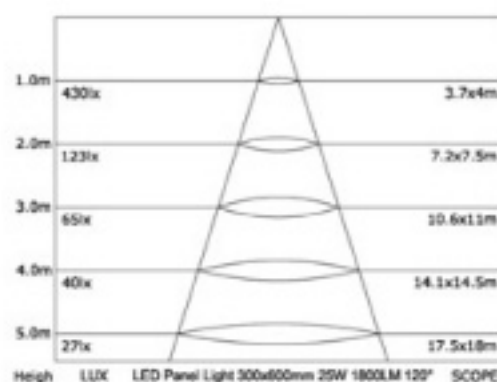

Technical data

Code	Power^[W]	Luminosity^[Lm]	Efficiency^[Lm / W]	Colour Temp.^[K]	Dimensions^[mm]	Weight^[kg]
AR22WW-MW	22	1650	75	3000	300x600x8	1.9
AR22NW-MW	22	1870	85	4000	300x600x8	1.9
AR22W-MW	22	1870	85	6000	300x600x8	1.9

Accessories

Product code	Suspension system	Application system	Embedding clips	Emergency kit	0-10V Dim. driver	DALI Driver	Sensor
ALL CODES	YES	YES	YES	External	0-10	YES	External

Photometric diagrams

Similar products

Quadro
36 W 3490 Lm / 3780 Lm / 3790 Lm

Ponte
40 W 3490 Lm / 3780 Lm / 3790 Lm

Helia
55 W 3190 Lm / 3575 Lm / 3850 Lm

Caro
10 W 600 Lm / 620 Lm / 630 Lm
15 W 1260 Lm / 1280 Lm / 1290 Lm