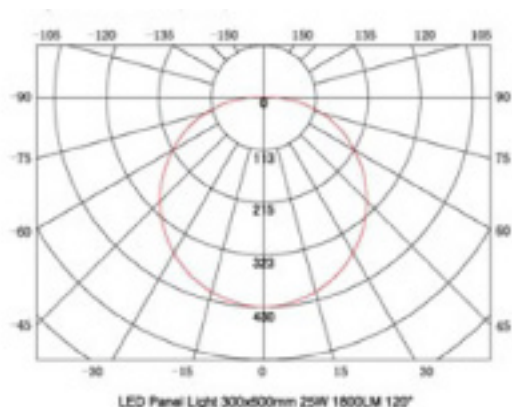

Technical data

Code	Power^[W]	Luminosity^[Lm]	Efficiency^[Lm / W]	Colour Temp.^[K]	Dimensions^[mm]	Weight^[kg]
AR22WW-MW	22	1650	75	3000	300x600x8	1.9
AR22NW-MW	22	1870	85	4000	300x600x8	1.9
AR22W-MW	22	1870	85	6000	300x600x8	1.9

Accessories

Product code	Suspension system	Application system	Embedding clips	Emergency kit	0-10V Dim. driver	DALI Driver	Sensor
ALL CODES	YES	YES	YES	External	0-10	YES	External

Photometric diagrams

Similar products

Quadro
36 W 3490 Lm / 3780 Lm / 3790 Lm

Ponte
40 W 3490 Lm / 3780 Lm / 3790 Lm

Helia
55 W 3190 Lm / 3575 Lm / 3850 Lm

Caro
10 W 600 Lm / 620 Lm / 630 Lm
15 W 1260 Lm / 1280 Lm / 1290 Lm