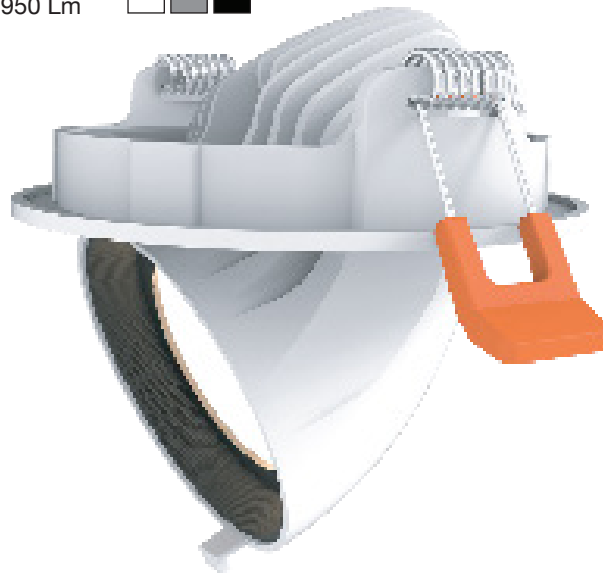

Kaven

15W	1120 Lm / 1140 Lm / 1150 Lm			
25W	1950 Lm / 1970 Lm / 1980 Lm			
30W	2390 Lm / 2420 Lm / 2430 Lm			
40W	3400 Lm / 3650 Lm / 3680 Lm			
60W	4800 Lm / 4900 Lm / 4950 Lm			

Scope of application

Commercial / Office / Conference Halls
and Classrooms / Medical / Advertising

Description

Kaven is a recessed LED lighting device with an adjustable angle.

It incorporates the innovative COB LED technology and can successfully replace any light fittings with metal halide technology.

It may be used for professional retail projects and exhibitions.

Adjustable light intensity within the range of 10%-100%, for a more flexible and convenient light medium choice.

Unique and sleek design.

Optics

Clear, tempered and secured glass lens.

General Information

Mounting type: Flush-mounted
LED type: COB
Voltage: 110-240 VAC / 50-60 Hz
Operating temperature: -10 / +45
UGR: <19
CRI: >80
PF: >0.90
Angle: 12/24/40