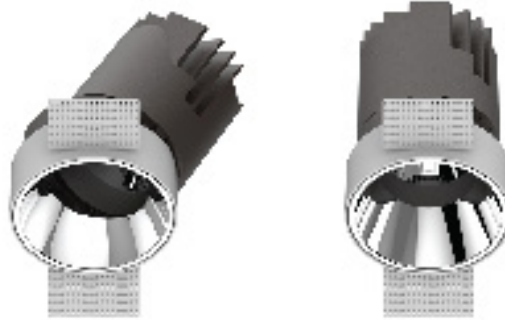

Nucleo

5W	410 Lm / 410 Lm / 410 Lm	
10W	820 Lm / 820 Lm / 820 Lm	
20W	1700 Lm / 1700 Lm / 1700 Lm	
30W	2520 Lm / 2520 Lm / 2520 Lm	

Scope of application

Commercial / Office / Conference Halls
and Classrooms / Medical / Advertising

Description

Nucleo is a downlight round LED lighting
which can perfectly replace conventional
background recessed light sources.

Advantages

Low light pollution, excellent eye
protection.

Fitting

Fitting made of cast and finished aluminium
alloy, frosted-white, grey or black powder
coated.

Optics

Transparent and tempered PC or glass
lens.

General Information

Mounting type: Suspended, Surface-
mounted, Flush-mounted
LED type: COB
Voltage: 110-240 VAC / 50-60 Hz
Operating temperature: -10 / +45
UGR: <19
CRI: >80
PF: >0.95
Angle: 12/24/40