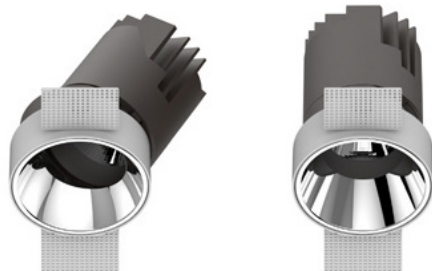

Nucleo Roll

5 W 410 Lm / 410 Lm / 410 Lm

10 W 820 Lm / 820 Lm / 820 Lm

20 W 1700 Lm / 1700 Lm / 1700 Lm

30 W 2520 Lm / 2520 Lm / 2520 Lm

Applications

Commercial / Office / Conference Halls /
Classrooms / Medical / Advertising

Description

Nucleo is a downlight round LED light which can perfectly replace conventional background recessed light sources.

Advantages

Adjustable direction.

Low light pollution, excellent eye protection.

Fixture

Fixture made of cast and finished aluminium alloy, frosted-white, grey or black powder-coated.

Optics

Transparent and tempered PC or glass lens.

General Information

Mounting type: Flush-mounted
LED TYPE: COB
Voltage: 100-240 VAC / 50 - 60 Hz
Operating temperature: -10 / +45
UGR: <19
CRI: >80
PF: >0.95
Angle: 12/24/40